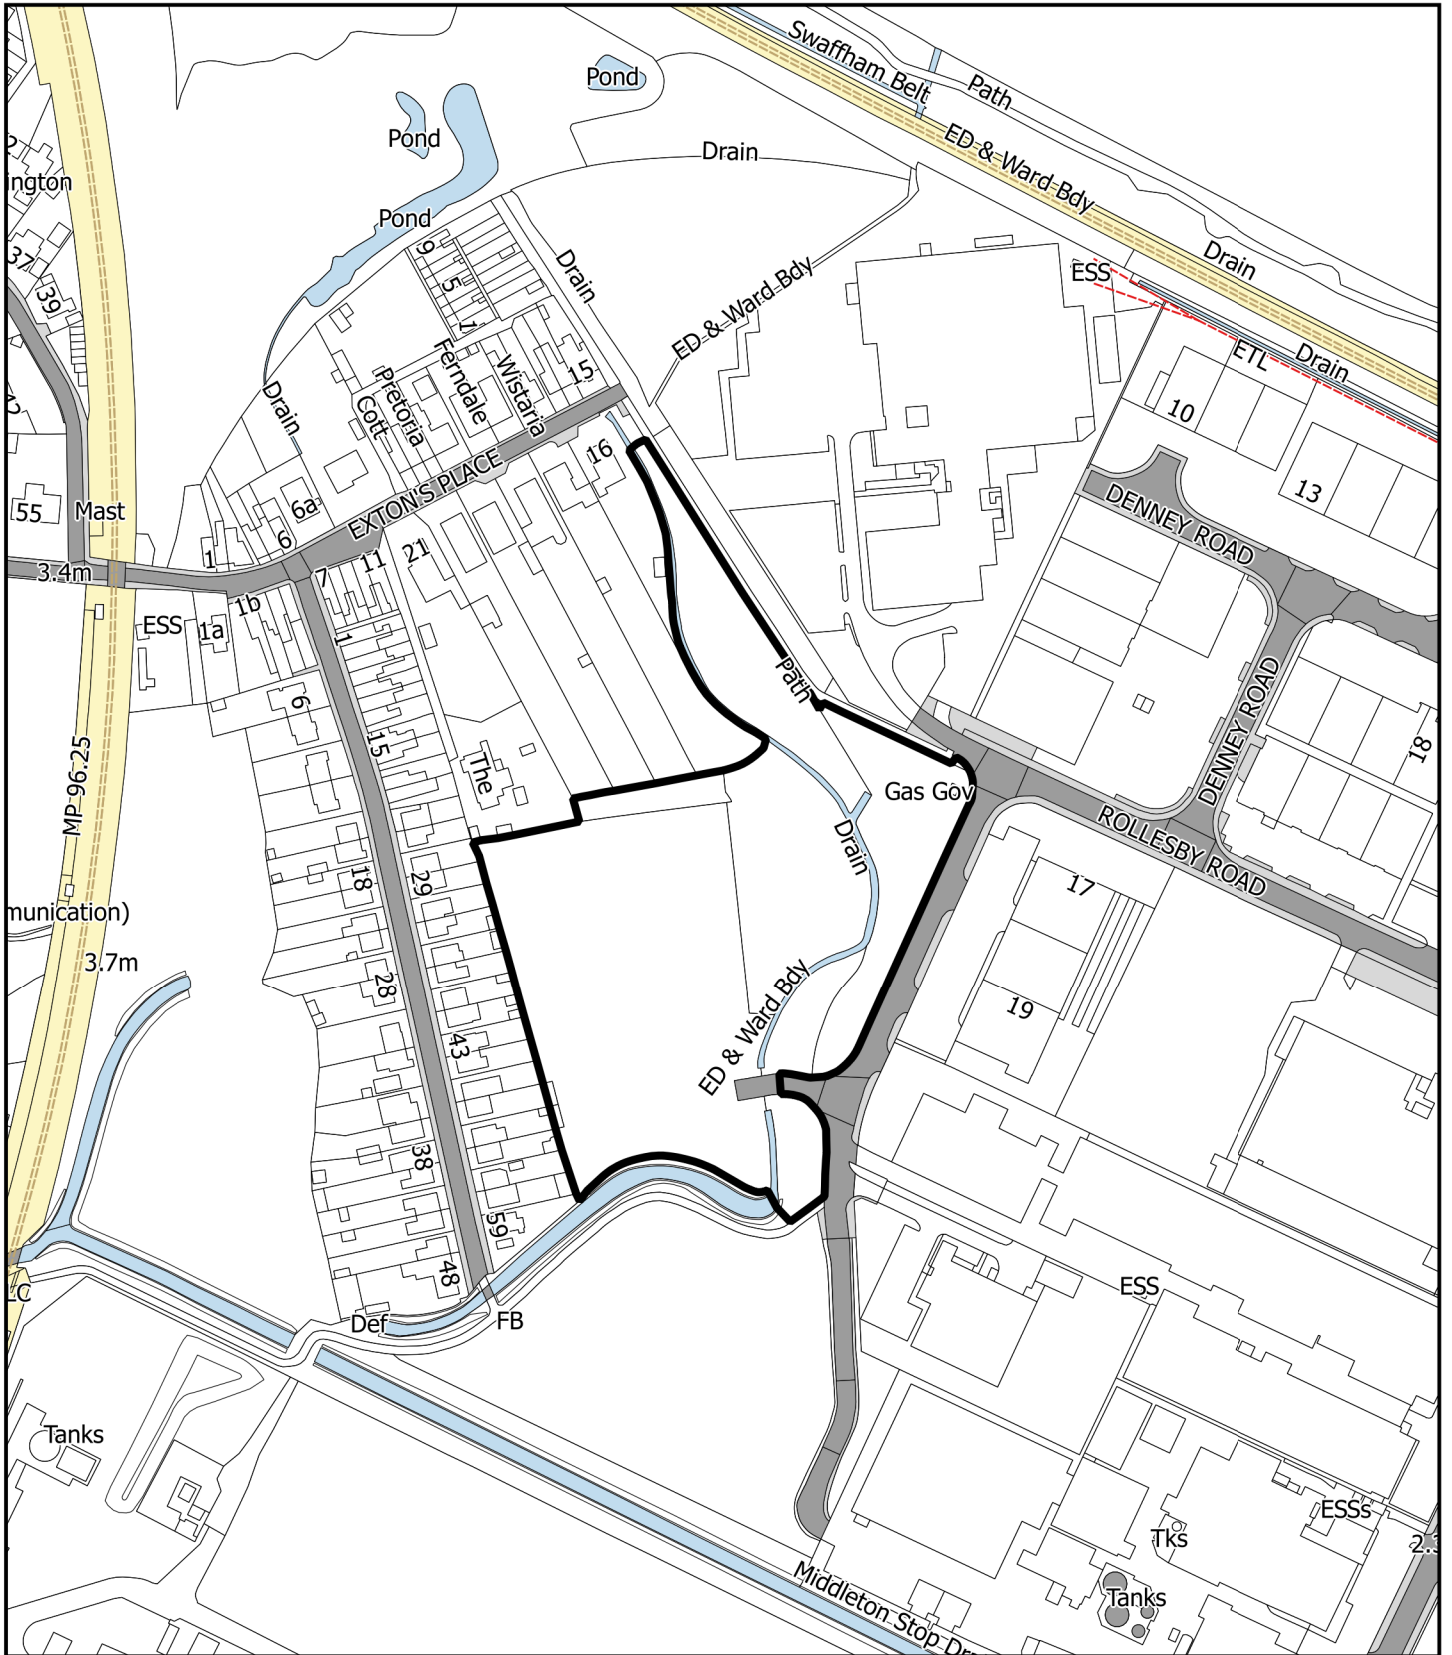

18/00683/FM

**Land S of Extons Place and E of Kings Avenue
Rollesby Road Hardwick Industrial Estate**

1:2,500

10 0 10203040 m